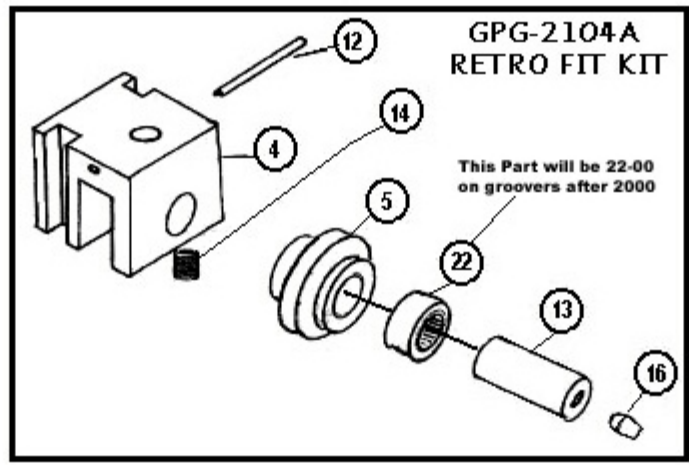

TRIPLE-R-SPECIALTY
 MODEL G-2 & G-2XHD
 GROOVER ASSEMBLY DETAIL
 1-800-356-9661 FAX: 904-786-0911

MODEL G-2000 PORTABLE
 GROOVER ASSEMBLY DETAIL

The serial Number is located on the body of groover. It must be provided when ordering parts.

Thank You

Part # 7 fit groovers before 2000
 Parts # 23 fit groovers after 2000
 These parts are NOT interchangeable

GPG-2104A
 RETRO FIT KIT

This Part will be 22-00
 on groovers after 2000