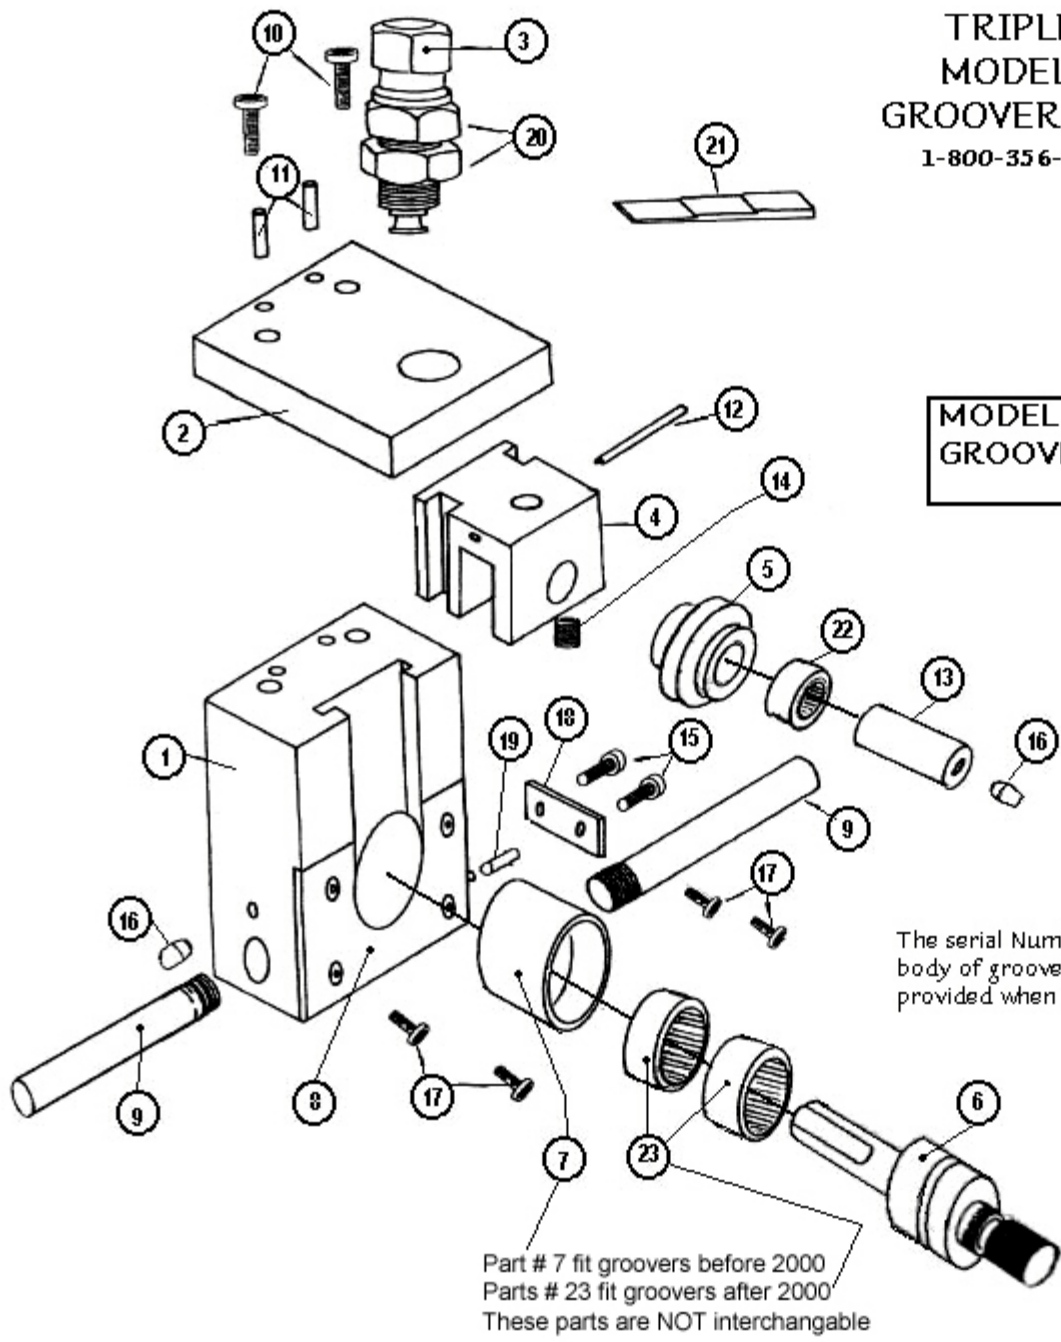

TRIPLE-R-SPECIALTY
 MODEL G-2 & G-2XHD
 GROOVER ASSEMBLY DETAIL
 1-800-356-9661 FAX: 904-786-0911

MODEL G-2000 PORTABLE
 GROOVER ASSEMBLY DETAIL

The serial Number is located on the body of groover. It must be provided when ordering parts.

Thank You

Part # 7 fit groovers before 2000
 Parts # 23 fit groovers after 2000
 These parts are NOT interchangeable

GPG-2104A
 RETRO FIT KIT

This Part will be 22-00
 on groovers after 2000